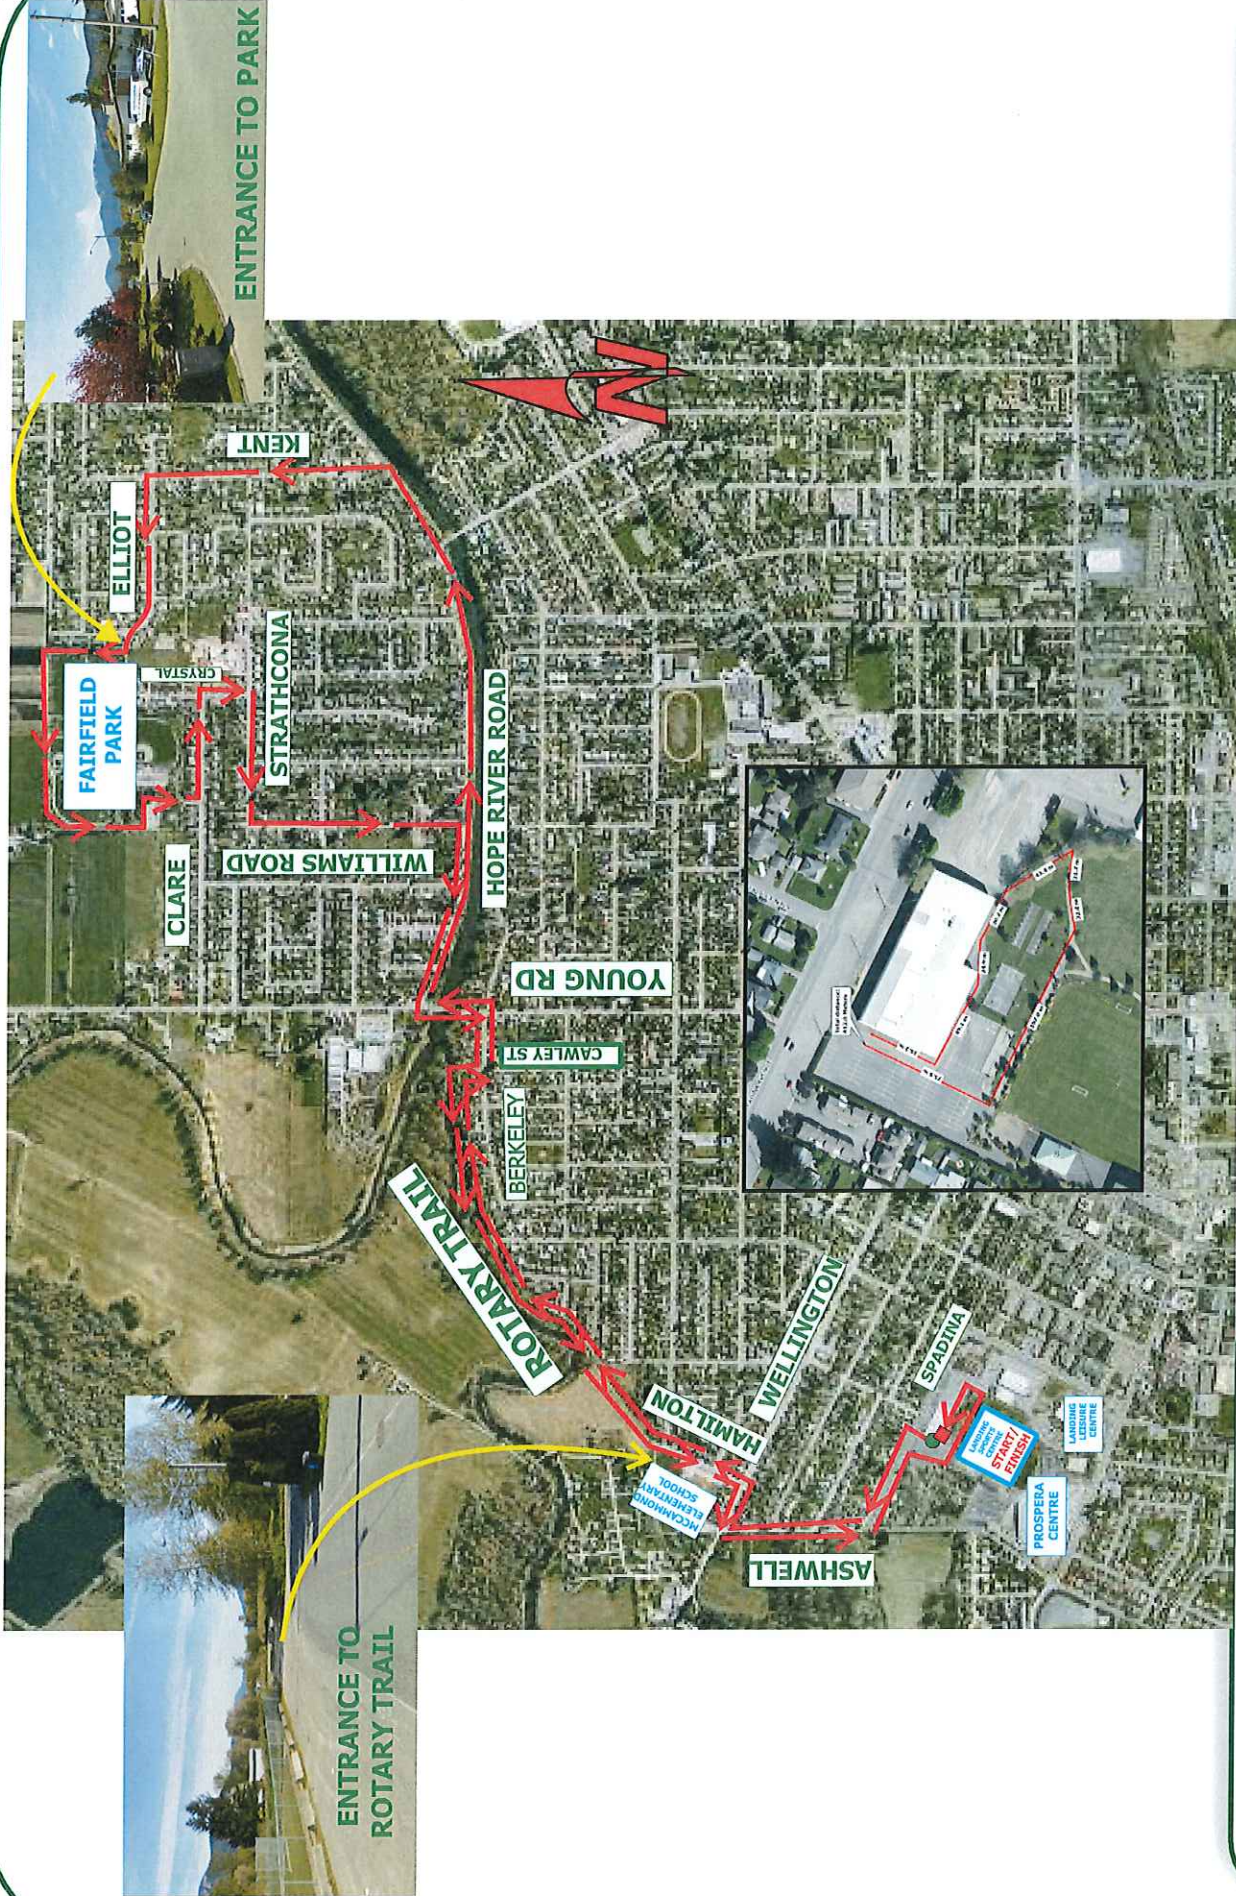

TERRY FOX RUN 2 KM ROUTE MAP

Sunday, September 20, 2015
9am - 12:00pm

Sunday, September 20, 2015
9:00am - 12:00pm

TERRY FOX RUN 5 KM ROUTE MAP

CITY OF CHILLIWACK
www.chilliwack.com

TERRY FOX RUN 10 KM ROUTE MAP

Sunday, September 20, 2015
9:00am - 12:00pm