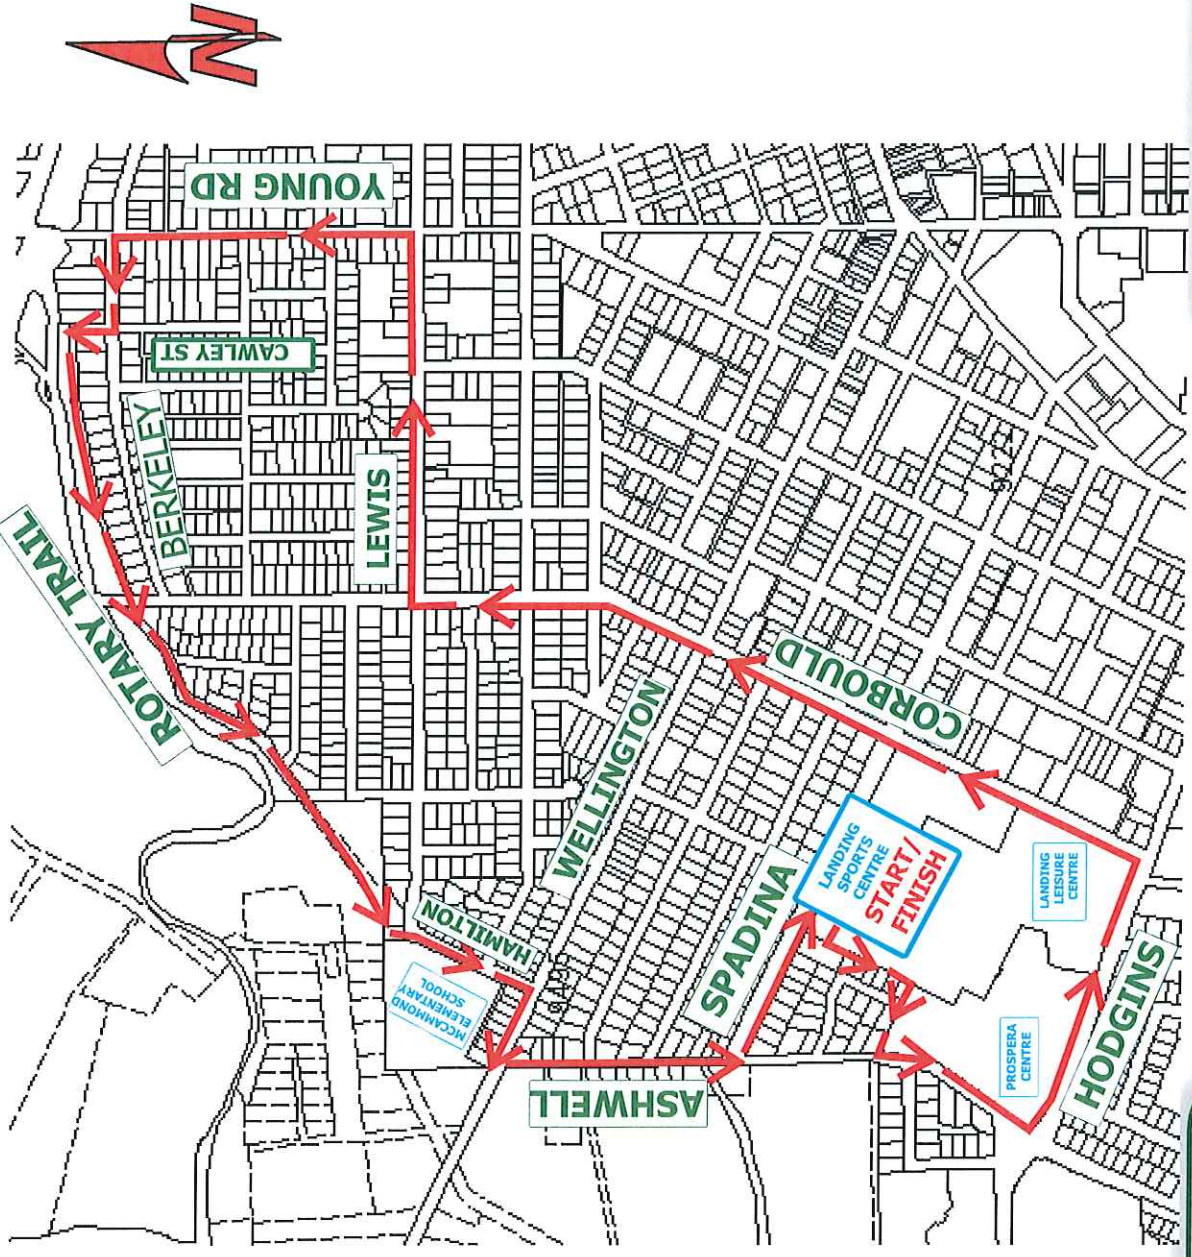

TERRY FOX RUN 2 KM ROUTE MAP

Sunday, September 20, 2015
9am - 12:00pm

Sunday, September 20, 2015
9:00am - 12:00pm

TERRY FOX RUN 5 KM ROUTE MAP

CITY OF CHILLIWACK
www.chilliwack.com

TERRY FOX RUN 10 KM ROUTE MAP

Sunday, September 20, 2015
9:00am - 12:00pm